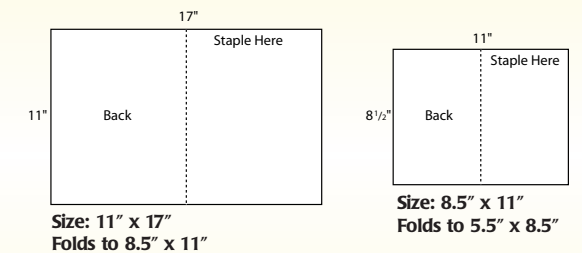

Matching Postcards • Drive Thrus • Wall Posters Statement Stuffers • Banners

32 Complete Marketing Campaigns

Item #PCM701 "OUTGROWING YOUR HOME" POSTCARD

ITEM COLORS: Beautiful 4-color process on gloss stock
SIZE: 6" x 9" Jumbo postcard
IMPRINT AREA: 6" x 9" back of postcard
IMPRINT COLOR: Black ink is standard. Add $60/M for 4-color process on backside of postcard.
SET UP: $45.00

1,000	2,000	3,000	5,000	7,500
$387/M	308/M	249/M	199/M	195/M
10,000	15,000	20,000	25,000	50,000
$176/M	167/M	163/M	ASK	ASK

Backer Examples

NEW! Let us do your postcard mailing for you. Mail or email your customer list to us. We will do the rest. Mailing service is only 42¢ per card.

Item: WPM701 "OUTGROWING YOUR HOME" WALL POSTER

ITEM COLORS: Beautiful 4-color process on gloss stock
SIZE: Available in 22" x 28", 11" x 17", and 8.5" x 11"
IMPRINT AREA: Varies with design
SET UP: $28.00

ITEM	1-2	3-6	7-10	11 / UP
WPM701-22x28	$168 ea.	97 ea.	79 ea.	ASK
WPM701-11x17	$39 ea.	26 ea.	19 ea.	ASK
WPM701-8.5x11	$28 ea.	19 ea.	13 ea.	ASK

Item: RPM701 "OUTGROWING/HOME" REPORT COVER

ITEM COLORS: 4-color process on gloss stock
SIZE: Available in 11" x 17" and 8.5" x 11"
IMPRINT AREA: Varies
SET UP: $38.00

ITEM	100	250	500	1000
RPM701-8.5x11	$193/100	285/250	480/500	860/M
RPM701-11x17	$234/100	455/250	795/500	1430/M

Item# SSM701 "OUTGROWING YOUR HOME" STATEMENT STUFFER

ITEM COLORS: 4-color process on gloss stock
SIZE: 8.5" X 3.5"
IMPRINT AREA: Varies with each design
SET UP: $33.00

1,000	2,500	5,000	7,500	10,000
$172/M	106/M	89/M	86/M	81/M
15,000	20,000	25,000	50,000	100,000
$76/M	72/M	67/M	ASK	ASK

Item # DTM701 "OUTGROWING YOUR HOME" DRIVE THRU ENVELOPE

ITEM COLORS: 2-color imprint of face
SIZE: 3.25" x 7" open-end style with latex seal is standard
IMPRINT AREA: 1" x 3"
SET UP: $28.00