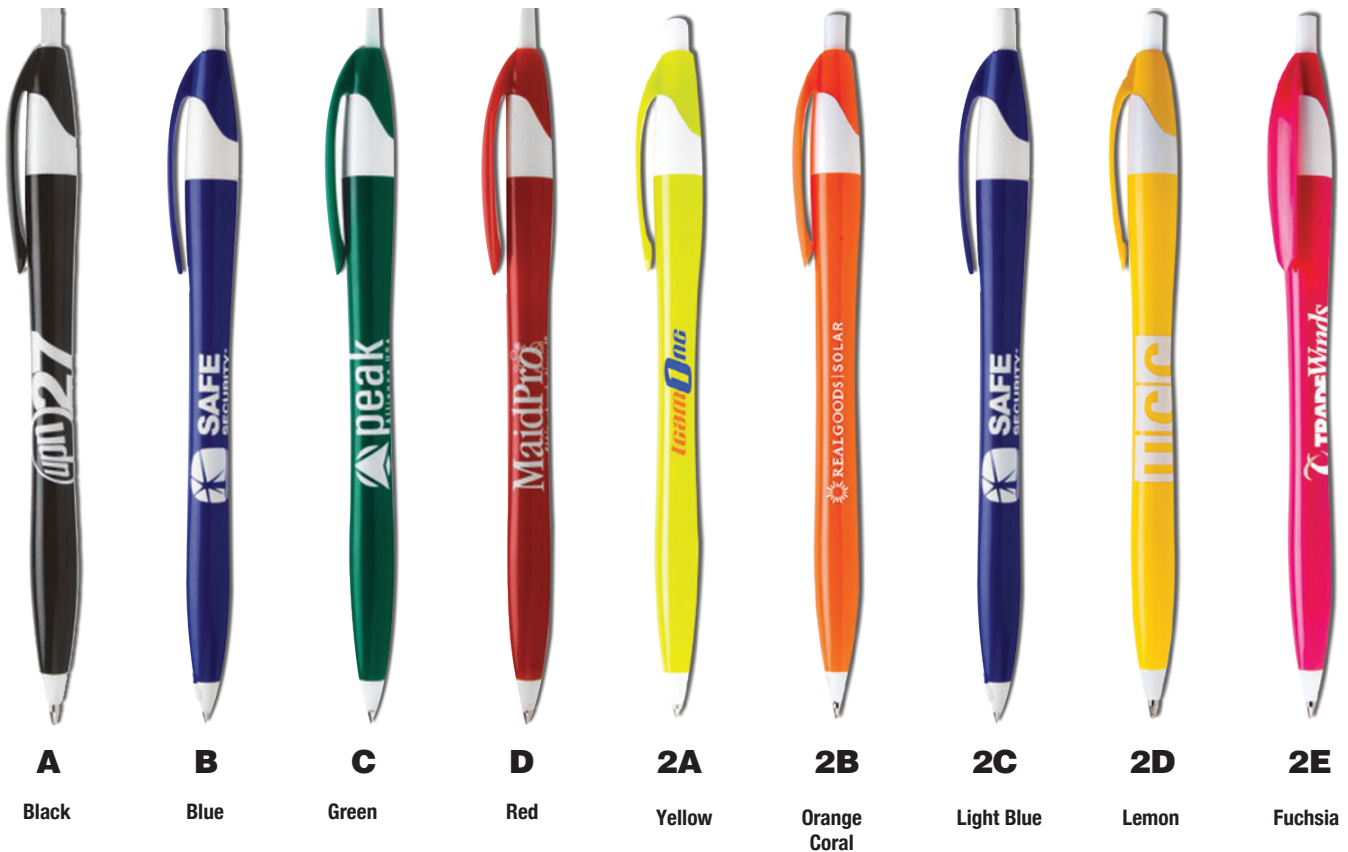

PRICING	250	500	1,000	2,500	5,000	10,000
Regular	$.62	.54	.49	.45	.43	.41
Special	$.43	.41	.39	.35	.33	.31

The Contour Click - 6 styles, 28 colors, all available in BLUE or BLACK* ink!